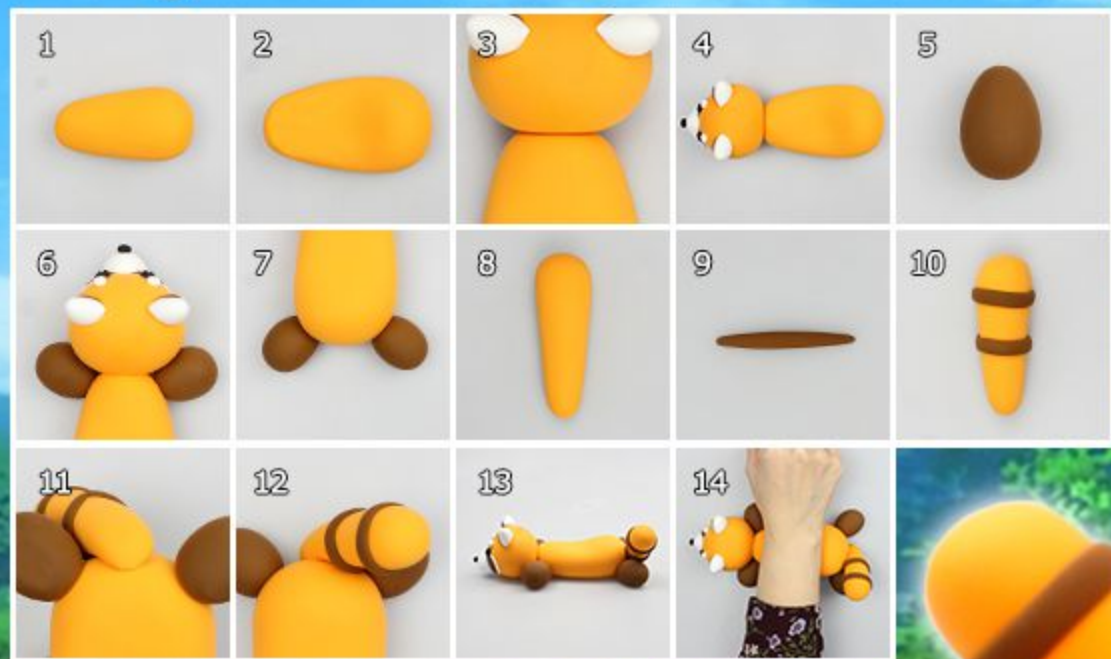

LECTURE

11.2018

Web Magazine

Lesser Panda

Head

Body

Color Mixs